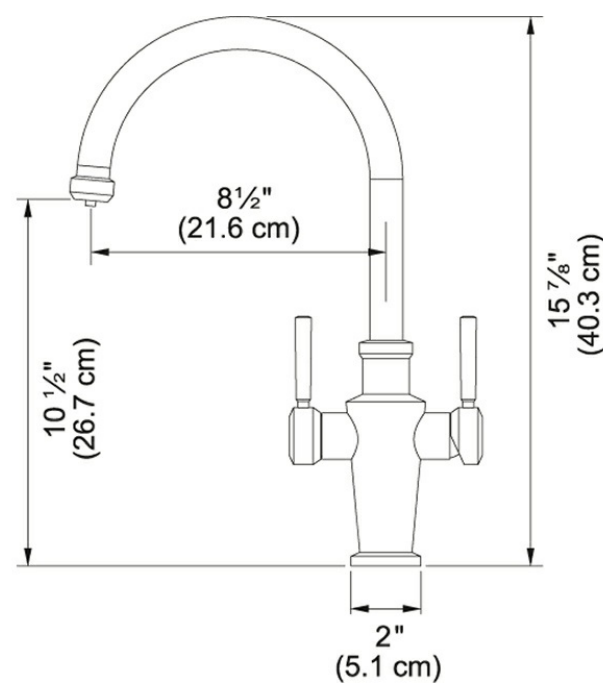

Product Picture

Technical Drawing

Product Information

Version	Hot & Filtered Cold Water Dispenser
Spray Type	Full and Stream Spray
Faucet Operation	2 Handle Mixer
Flow Rate	1.75 gpm
Cartridge	28mm Ceramic Cartridge
Where to buy	Showroom
Countertop hole diameter	1 3/8"